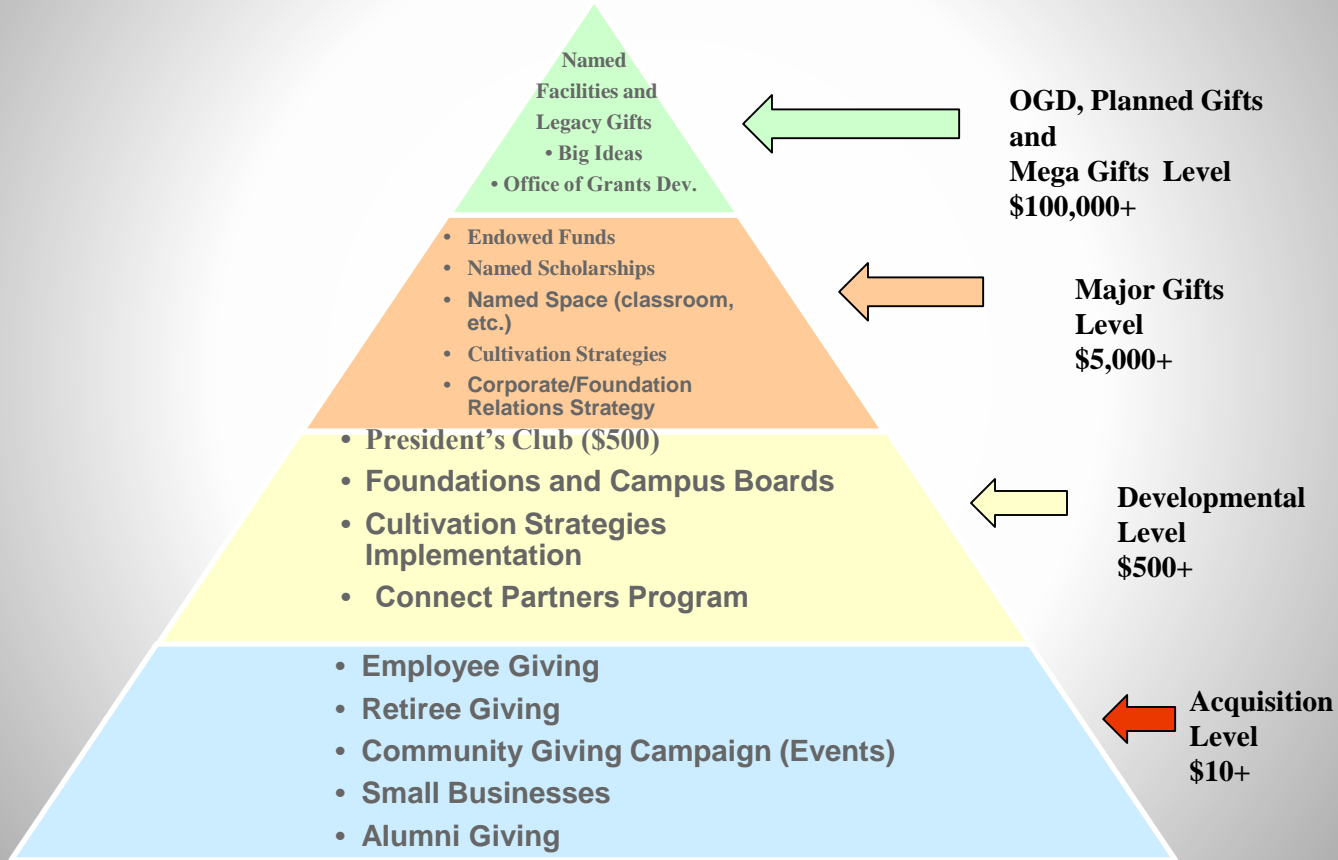

Vice Chancellor for
Institutional Advancement
Fayetteville State University

Panelists

Carne Williams

Vice President of Development
Prairie View A&M University

Kenneth Westary

Vice President for
Institutional Advancement
*Community College of
Baltimore County*

WELCOME

Who's In The Room?

Poll Results

Essential Building Block - Donor Hierarchy Strategies

Moderator

Adrienne Lance Lucas

President

Lance Lucas & Associates

Dr. Harriet Fink Davis

Vice Chancellor for
Institutional Advancement
Fayetteville State University

Panelists

Carne Williams

Vice President of Development
Prairie View A&M University

Kenneth Westary

Vice President for
Institutional Advancement
*Community College of
Baltimore County*